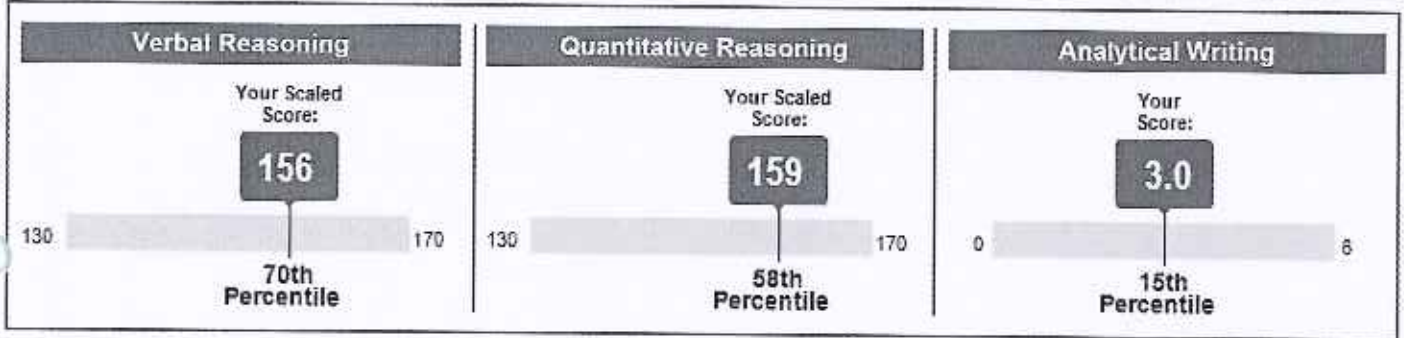

Date of Birth: March 2, 1999

Gender: Female

Intended Graduate Major: Computer Science (0402)

Your Scores for the General Test Taken on July 5, 2023

Your Test Score History

General Test Scores

Test Date	Verbal Reasoning		Quantitative Reasoning		Analytical Writing	
	Scaled Score	Percentile	Scaled Score	Percentile	Score	Percentile
July 5, 2023	156	70	159	58	3.0	15